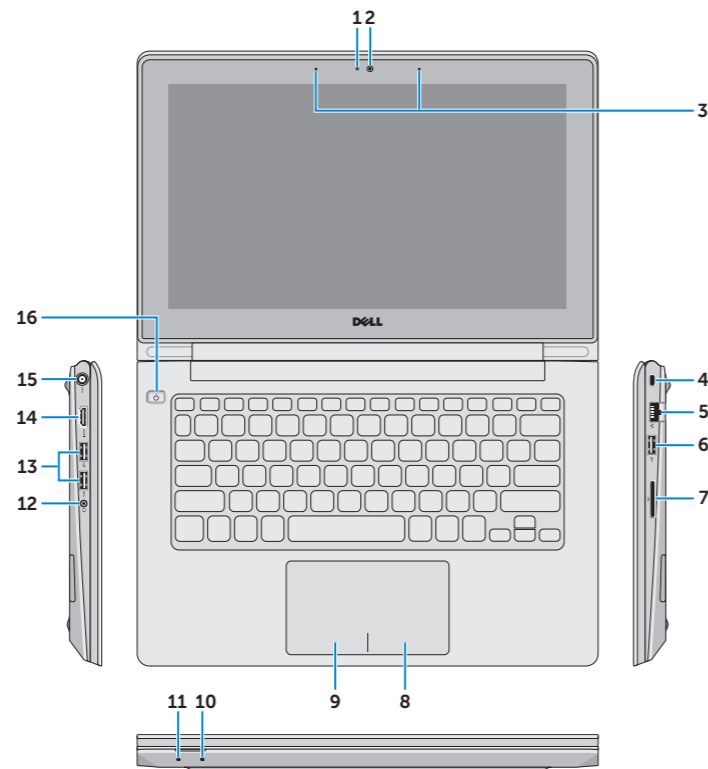

## Features

Fonctionnalités | Funkcije | Özellikler | الميزات

1. Camera-status light
2. Camera
3. Microphones (2)
4. Security-cable slot
5. Network port
6. USB 2.0 port
7. Media-card reader
8. Right-click area
9. Left-click area
10. Hard-drive activity light
11. Power/Battery-status light
12. Headset port